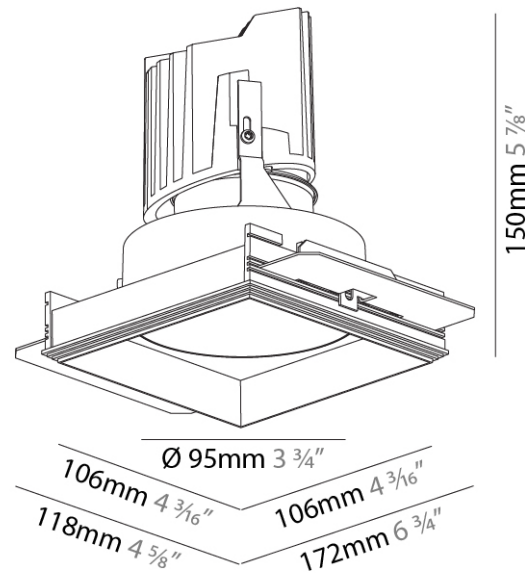

ELECTRICAL

Lamp Type: LED (Zhaga Standard)
Input Wattage (W): 15.5
Total Output Wattage (W): 14.5
Dimming: Tri-Mode (Non-Dimming and Phase Dimming (120Vac only) and 0-10V Dimming)
Driver Included: No
Driver Location: Recessed Housing
Driver Type: Constant Current - Universal
Driver Class: Class 2
Housing: See components
Input Voltage (V): 120 - 277
Constant Current (MA): 500

LED

Number of LEDs: 1
Color Temperature (°K): 2700 / 3000 / 3500 / 4000
Max. Delivered Lumen (lm): 940 / 980 / 1029 / 1050
Nominal Lumen (lm): 1386 / 1438 / 1511 / 1542
CRI: >90 CRI
Efficiency (%): 87.9 / 88.4 / 87.9
Lamp Life (hrs): 50000
Upon Request: RGB-W Tunable White Special Color Temperature Special LED

OPTICAL

Reflector°: 20 / 40 / 60
Upon Request: Special Beam Angles

RATINGS AND CERTIFICATIONS

Available for international specifications by adding 'INT' at the end of the existing Model #. For assistance on 'custom' specifications, contact zteam@zaneen.com. In a constant effort to supply the best product, we reserve the right to change specifications or materials without notice. The most recent specification sheets are found at zaneen.com

IP rating: IP20